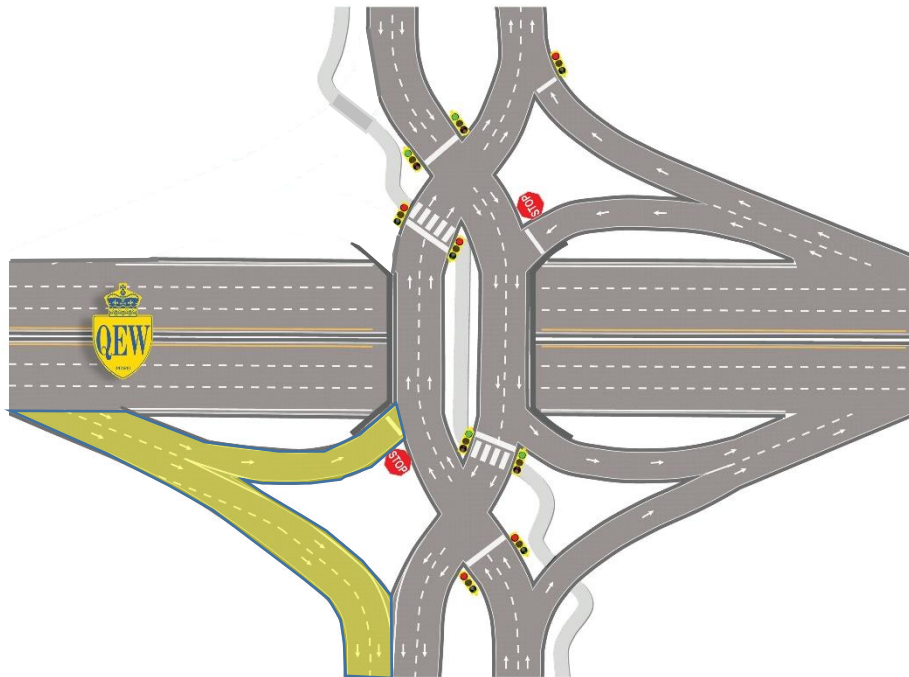

## Re-Opening of the QEW Niagara Bound Off-Ramp to Glendale Ave

The QEW Niagara bound off-ramp to Glendale will be re-opened in the new permanent ramp configuration. The location of the new permanent Off-Ramp is highlighted below in **Yellow**:

Figure 1: QEW Niagara Bound Off-Ramp

### Timing:

- The new QEW Niagara Bound off-ramp will be open on Wednesday November 23<sup>rd</sup>, 2022, weather permitting