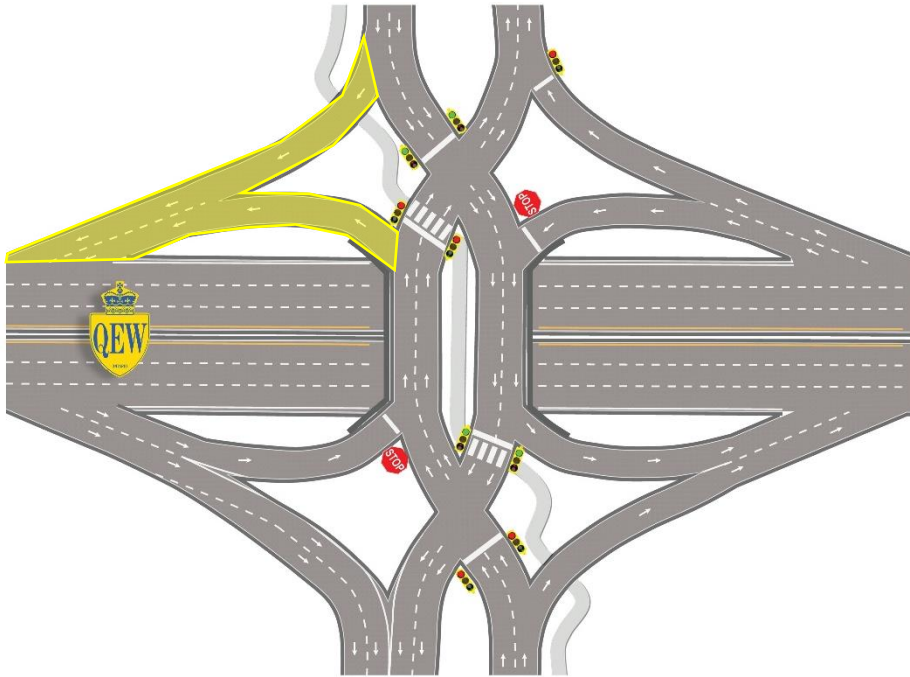

NEW QEW Toronto Bound On-Ramp

The new QEW Toronto bound on-ramp will re-open in the permanent location. The previous detour ramp via York Road to Airport Road will be permanently closed. The location of the new permanent On-Ramp is highlighted in yellow below:

Figure 1: NEW QEW Toronto Bound On-Ramp

Timing:

- The new QEW Toronto Bound on-ramp will be open on Wednesday morning December 7th, 2022, weather permitting

For More Information:

Stay up to date on the project by visiting our website at <http://qew-glendale-interchange.ca/>